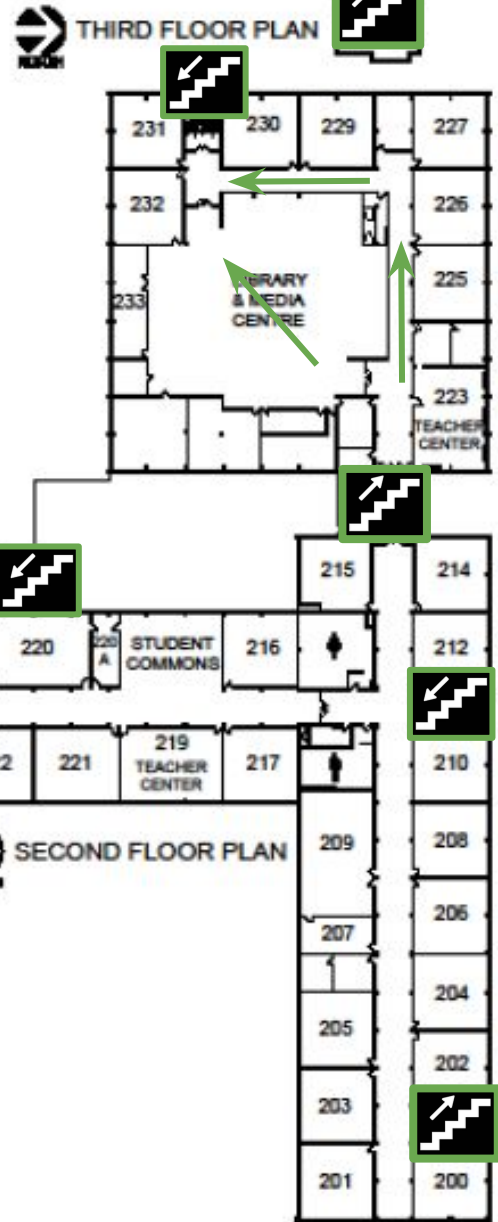

# CAMPBELL COLLEGIATE

102 MASSEY ROAD  
REGINA SK | S4S 4M9  
(306) 523-3250

Gr 9 / 11 Entrance

Gr 10 / 12 Entrance