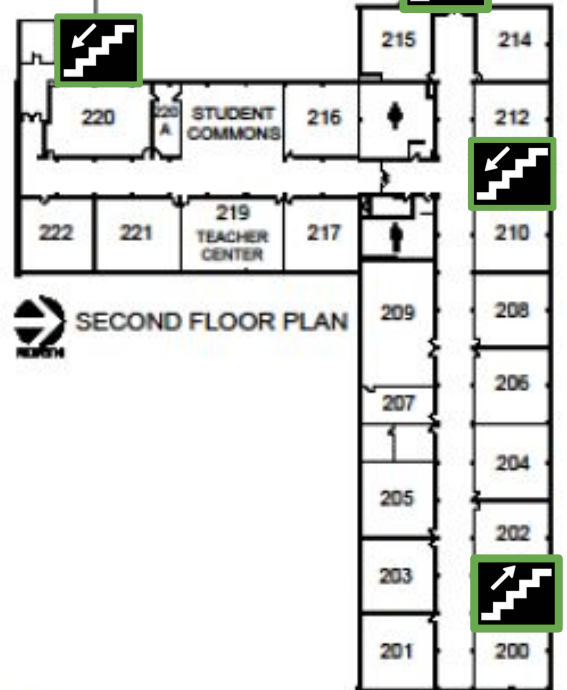

CAMPBELL COLLEGIATE

102 MASSEY ROAD
REGINA SK | S4S 4M9
(306) 523-3250

THIRD FLOOR PLAN

SECOND FLOOR PLAN

Gr 9 / 11 Entrance

Gr 10 / 12 Entrance